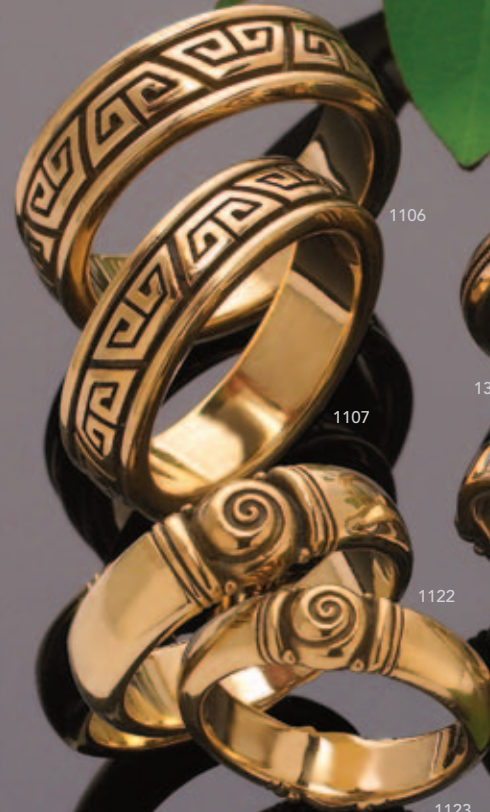

## anniversary & eternity

- |      |           |      |             |
|------|-----------|------|-------------|
| 2505 | colorado  | 2514 | vermont     |
| 2509 | utah      | 2602 | missouri    |
| 2510 | idaho     | 2604 | kansas      |
| 2511 | arizona   | 2606 | connecticut |
| 2512 | tennessee | 2607 | california  |
| 2513 | virginia  |      |             |

Our anniversary and eternity rings feature meticulously hand-selected, expertly matched diamonds, sure to recapture the glow of that special day.

1128

1129

1106

1107

1122

1123

1340