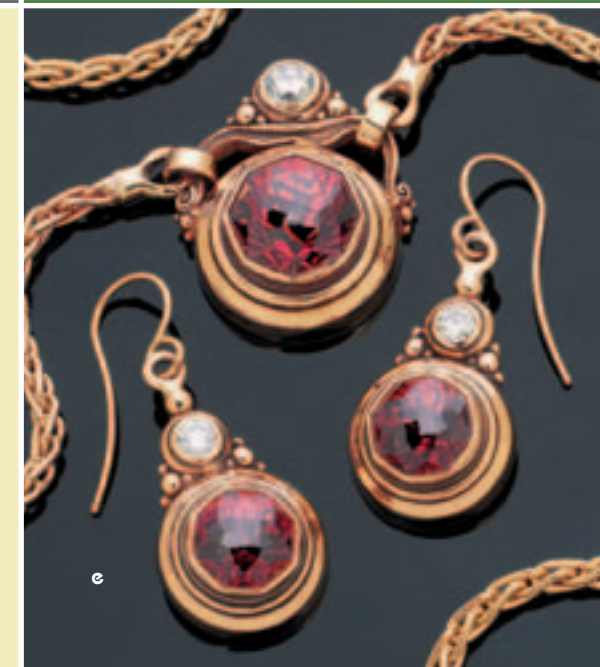

- 855 Cast Pearl Ring
- 905 Cast Diamond Ring
- 909 Cast Chrome Diopside Ring
- 910 Cast Round & Princess Cut Diamond Ring

- 886 Cast & Fabricated Pendant with Diamond & Chrome Diopside
- 887 Cast & Fabricated Earrings with Diamond & Chrome Diopside
- 1001 Cast New Twins Earrings
- 1013 Cast & Fabricated Bracelet with Garnet Cabochons
- 896 Cast & Fabricated Diamond Earrings
- 986 Cast & Fabricated Diamond Pendant

cap living ting

- 1006 Four Ring with Cabochon Peridot
- 1007 Four Ring with Cabochon Peridot
- 988 Toy Box Pendant with Diamond
- 989 Toy Box Earrings with Diamonds

- 762 Big Boy Pendant with Peridot & Diamond
- 763 Big Boy Earrings with Peridot & Diamonds
- 998 Cast & Fabricated Earrings with Sapphire & Diamonds
- 1013 Cast & Fabricated Bracelet